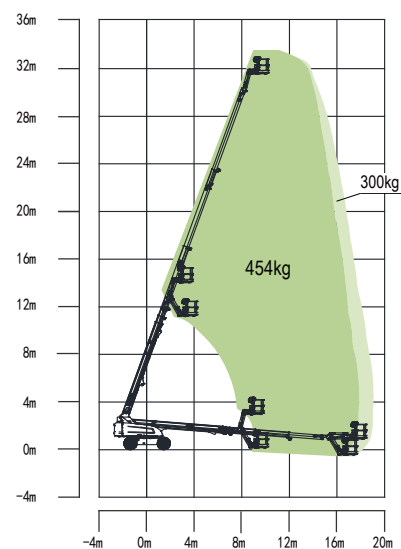

### Technical data

<b>Model</b>	ZT32JE-V
<b>Size</b>	
Work Height	34.3m
Platform Height	32.3m
Horizontal Outreach	19.2m
A - Stowed Length	12.9m
B - Stowed Width	2.49m
C - Stowed Height	2.75m
D - Platform Length	2.44m
E - Platform Width	0.91m
F - Wheelbase	2.80m
Tread	2.49m
G - Ground Clearance	0.41m
<b>Performance</b>	
Platform Capacity (Unrestricted/Restricted)	300/454kg
Drive Speed (Stowed)	5.5km/h
Gradeability	45%(24°)
Turning Radius (Inside)	3.11m
Turning Radius (Outside)	6.16m
Turntable Swing	360° continuous
Platform Rotation	±90°
Tail Swing	1.52m
Jib Rotation	135°(-60°~75°)
Max. Wind Speed	12.5m/s
<b>Power</b>	
Battery	80V / 460Ah
Charger	6kW
Drive Motor	5.2kW
Lifting Motor	30kW
Auxiliary Power	2kW
Hydraulic Tank Capacity	125L
<b>Tire</b>	
Type	Foam-filled tire Solid tire
<b>Weight</b>	
Gross	18600kg