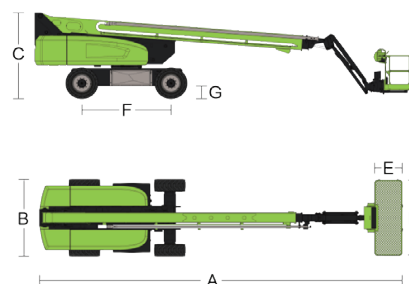

### Technical data

<b>Model</b>	ZT32JE-V
<b>Size</b>	
Work Height	34.3m
Platform Height	32.3m
Horizontal Outreach	19.2m
A - Stowed Length	12.9m
B - Stowed Width	2.49m
C - Stowed Height	2.75m
D - Platform Length	2.44m
E - Platform Width	0.91m
F - Wheelbase	2.80m
Tread	2.49m
G - Ground Clearance	0.41m
<b>Performance</b>	
Platform Capacity (Unrestricted/Restricted)	300/454kg
Drive Speed (Stowed)	5.5km/h
Gradeability	45%(24°)
Turning Radius (Inside)	3.11m
Turning Radius (Outside)	6.16m
Turntable Swing	360° continuous
Platform Rotation	±90°
Tail Swing	1.52m
Jib Rotation	135°(-60°~75°)
Max. Wind Speed	12.5m/s
<b>Power</b>	
Battery	80V / 460Ah
Charger	6kW
Drive Motor	5.2kW
Lifting Motor	30kW
Auxiliary Power	2kW
Hydraulic Tank Capacity	125L
<b>Tire</b>	
Type	Foam-filled tire Solid tire
<b>Weight</b>	
Gross	18600kg